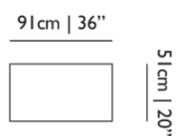

Product

WIDTH 70cm | 27.6"
HEIGHT 60cm | 23.6"
DEPTH 2cm | 0.8"
WEIGHT NETTO 0.2kg | 0.44lbs

Packaging

WIDTH 16cm | 6.3"
HEIGHT 4cm | 1.6"
CUBAGE 0m³ | 0.09ft³
LENGTH 42cm | 16.5"
WEIGHT 0.7kg | 1.54lbs

Technical

ADDITIONAL

300 TC

MATERIAL

100% cotton sateen

Dodo Pavone Bed Pillows / King 36x20" Set of 2

Dimensions

Product

WIDTH 92cm | 36.2"
HEIGHT 51cm | 20.1"
DEPTH 2cm | 0.8"
WEIGHT NETTO 0.7kg | 1.54lbs

Packaging

WIDTH 40cm | 15.7"
HEIGHT 40cm | 15.7"
CUBAGE 0.1m³ | 3.39ft³
LENGTH 60cm | 23.6"
WEIGHT 4.5kg | 9.92lbs

Technical

ADDITIONAL

300 TC

MATERIAL

100% cotton sateen

Dodo Pavone Bed Pillows / Queen 26x20" Set of 2

Dimensions

Product

WIDTH 66cm | 26"
HEIGHT 51cm | 20.1"
DEPTH 2cm | 0.8"
WEIGHT NETTO 0.7kg | 1.54lbs

Packaging

WIDTH 40cm | 15.7"
HEIGHT 40cm | 15.7"
CUBAGE 0.1m³ | 3.39ft³
LENGTH 60cm | 23.6"
WEIGHT 5.3kg | 11.68lbs