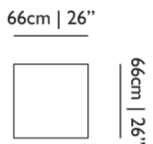

Product

WIDTH 70cm | 27.6"
HEIGHT 60cm | 23.6"
DEPTH 2cm | 0.8"
WEIGHT NETTO 0.2kg | 0.44lbs

Packaging

WIDTH 16cm | 6.3"
HEIGHT 4cm | 1.6"
CUBAGE 0m³ | 0.09ft³
LENGTH 42cm | 16.5"
WEIGHT 0.7kg | 1.54lbs

Technical

Dimensions

Product

WIDTH 66cm | 26"
HEIGHT 51cm | 20.1"
DEPTH 2cm | 0.8"
WEIGHT NETTO 0.7kg | 1.54lbs

Packaging

WIDTH 40cm | 15.7"
HEIGHT 40cm | 15.7"
CUBAGE 0.1m³ | 3.39ft³
LENGTH 60cm | 23.6"
WEIGHT 5.3kg | 11.68lbs

Technical

ADDITIONAL

300 TC

MATERIAL

100% cotton sateen

Dodo Pavone Bed Pillows / Sham 26x26"

Dimensions

Product

WIDTH 66cm | 26"
HEIGHT 66cm | 26"
DEPTH 1cm | 0.4"
WEIGHT NETTO 0.7kg | 1.54lbs

Packaging

WIDTH 40cm | 15.7"
HEIGHT 40cm | 15.7"
CUBAGE 0.1m³ | 3.39ft³
LENGTH 60cm | 23.6"
WEIGHT 5.3kg | 11.68lbs

Technical