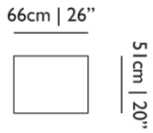

Product

WIDTH 70cm | 27.6"
HEIGHT 60cm | 23.6"
DEPTH 2cm | 0.8"
WEIGHT NETTO 0.2kg | 0.44lbs

Packaging

WIDTH 16cm | 6.3"
HEIGHT 4cm | 1.6"
CUBAGE 0m³ | 0.09ft³
LENGTH 42cm | 16.5"
WEIGHT 0.7kg | 1.54lbs

Technical

Packaging

WIDTH 40cm | 15.7"
HEIGHT 40cm | 15.7"
CUBAGE 0.1m³ | 3.39ft³
LENGTH 60cm | 23.6"
WEIGHT 4.5kg | 9.92lbs

Technical

ADDITIONAL

300 TC

MATERIAL

100% cotton sateen

Dodo Pavone Bed Pillows / Queen 26x20" Set of 2

Dimensions

Product

WIDTH 66cm | 26"
HEIGHT 51cm | 20.1"
DEPTH 2cm | 0.8"
WEIGHT NETTO 0.7kg | 1.54lbs

Packaging

WIDTH 40cm | 15.7"
HEIGHT 40cm | 15.7"
CUBAGE 0.1m³ | 3.39ft³
LENGTH 60cm | 23.6"
WEIGHT 5.3kg | 11.68lbs

WIDTH 66cm | 26"
HEIGHT 66cm | 26"
DEPTH 1cm | 0.4"
WEIGHT NETTO 0.7kg | 1.54lbs

Packaging

WIDTH 40cm | 15.7"
HEIGHT 40cm | 15.7"
CUBAGE 0.1m³ | 3.39ft³
LENGTH 60cm | 23.6"
WEIGHT 5.3kg | 11.68lbs

Technical