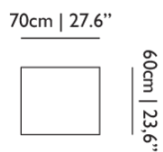

Product

WIDTH 70cm | 27.6"
HEIGHT 60cm | 23.6"
DEPTH 2cm | 0.8"
WEIGHT NETTO 0.2kg | 0.44lbs

Packaging

WIDTH 16cm | 6.3"
HEIGHT 4cm | 1.6"
CUBAGE 0m³ | 0.09ft³
LENGTH 42cm | 16.5"
WEIGHT 0.7kg | 1.54lbs

Technical

ADDITIONAL

300 TC

MATERIAL

100% cotton sateen

Dodo Pavone Bed Pillows / King 36x20" Set of 2

Dimensions

Product

WIDTH 92cm | 36.2"
HEIGHT 51cm | 20.1"
DEPTH 2cm | 0.8"
WEIGHT NETTO 0.7kg | 1.54lbs

Dimensions

Product

WIDTH 66cm | 26"
HEIGHT 51cm | 20.1"
DEPTH 2cm | 0.8"
WEIGHT NETTO 0.7kg | 1.54lbs

Packaging

WIDTH 40cm | 15.7"
HEIGHT 40cm | 15.7"
CUBAGE 0.1m³ | 3.39ft³
LENGTH 60cm | 23.6"
WEIGHT 5.3kg | 11.68lbs

WIDTH 66cm | 26"
HEIGHT 66cm | 26"
DEPTH 1cm | 0.4"
WEIGHT NETTO 0.7kg | 1.54lbs

Packaging

WIDTH 40cm | 15.7"
HEIGHT 40cm | 15.7"
CUBAGE 0.1m³ | 3.39ft³
LENGTH 60cm | 23.6"
WEIGHT 5.3kg | 11.68lbs

Technical